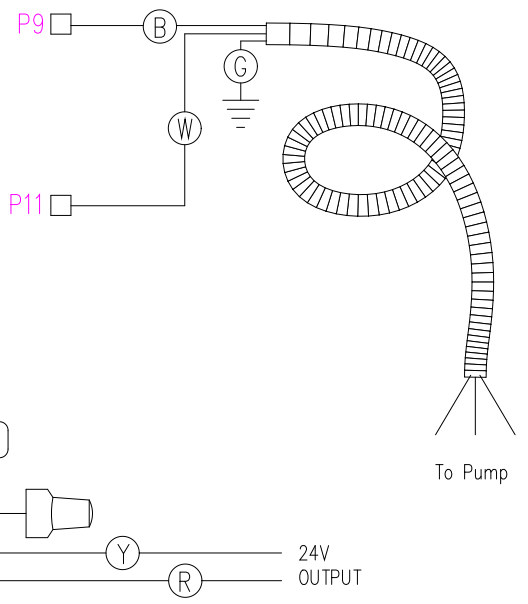

LEGEND	
□	- 1/4" QUICK CONNECT
▣	- 1/4" QUICK CONNECT PIGGYBACK
⊞	- FORK CONNECTOR
○	- RING CONNECTOR
▭	- SOCKET CONNECTOR
△	- PIN CONNECTOR

HYDRO-QUIP
CORONA, CA 909.273.7575

Manufacture Notes:

Approved By:

Dwg. No.
EWRO0AH-AKQY-Y

Drawn
TDM
Date
5.30.01

Rev
7
Wire Color Code

Unit configured for 1-speed pump with water level

Diagram No.
5115

B - Black	G - Green
Br - Brown	Bl - Blue
R - Red	V - Violet
O - Orange	W - White
Y - Yellow	Gr - Grey